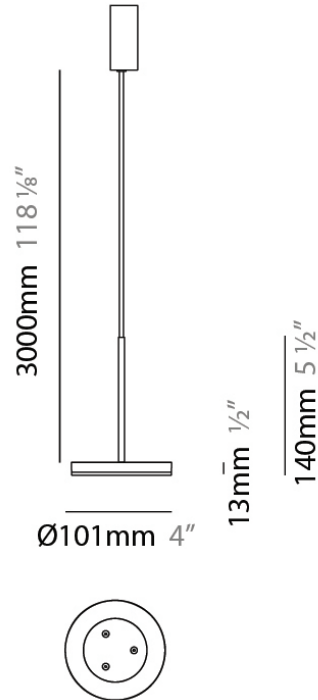

BELLA SUSPENSION

D81667R9-TIM

PROJECT

TYPE

NOTES

QUANTITY

DATE

GENERAL

Series: Bella

Brand: Panzeri

Division: Design

Mounting Type: Suspension

Mounting Location: Ceiling

Subcategory: Pendant

PHYSICAL

Shape: Round

Diameter (mm): 101

Diameter (in): 4

Height (mm): 13

Height (in): 1/2

Max. Overall Height (mm): 3013

Max. Overall Height (in): 118 ⁵/₈

Light Distribution: Direct

Weight (kg): 0.54501

Weight (lbs): 1.2

Diffuser: Acrylic Diffuser With Matt Finish

Fixture Material: Aluminum Die Cast

Cable Details: 3000mm / 118 1/8" Cable

ELECTRICAL

Lamp Type: LED

Input Wattage (W): 6.5

Total Output Wattage (W): 4.5

Dimming: Non-Dimmable

Driver Included: Yes

Driver Location: Integrated

Driver Type: Constant Voltage - Universal

Driver Class: Class 2

Input Voltage (V): 120 - 277

LED

Color Temperature (°K): 2700

Max. Delivered Lumen (lm): 388

CRI: >90 CRI

Lamp Life (hrs): 50000

OPTICAL

RATINGS AND CERTIFICATIONS

Certified By: CSA Certified to UL and CSA Standards

IP rating: IP40