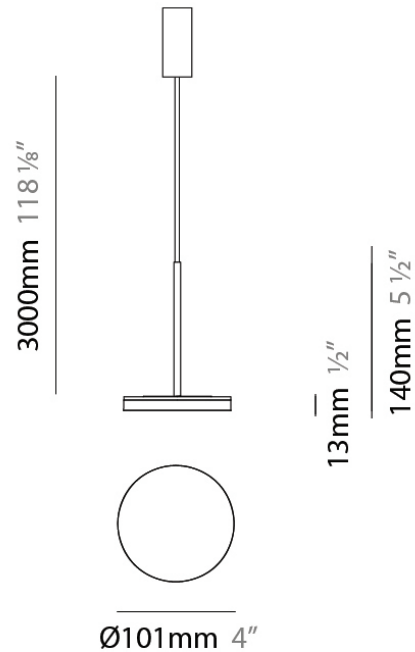

BELLA SUSPENSION

D81668-TIM

PROJECT
TYPE
NOTES
QUANTITY
DATE

GENERAL

Series: Bella
Brand: Panzeri
Division: Design
Mounting Type: Suspension
Mounting Location: Ceiling
Subcategory: Pendant

PHYSICAL

Diameter (mm): 101
Diameter (in): 4
Height (mm): 13
Height (in): 1/2
Max. Overall Height (mm): 3013
Max. Overall Height (in): 118 7/8
Light Distribution: Indirect
Weight (kg): 0.54501
Weight (lbs): 1.2
Diffuser: Opal - Acrylic
Fixture Material: Aluminum Die Cast
Cable Details: 3000mm / 118 1/8" Cable

ELECTRICAL

Lamp Type: LED
Input Wattage (W): 6.5
Driver Location: Integrated
Input Voltage (V): 120

LED

Number of LEDs: 1
Color Temperature (°K): 2700
Max. Delivered Lumen (lm): 388
Nominal Lumen (lm): 460
CRI: >80 CRI

OPTICAL

RATINGS AND CERTIFICATIONS

Certified By: CSA Certified to UL and CSA Standards
IP rating: IP40