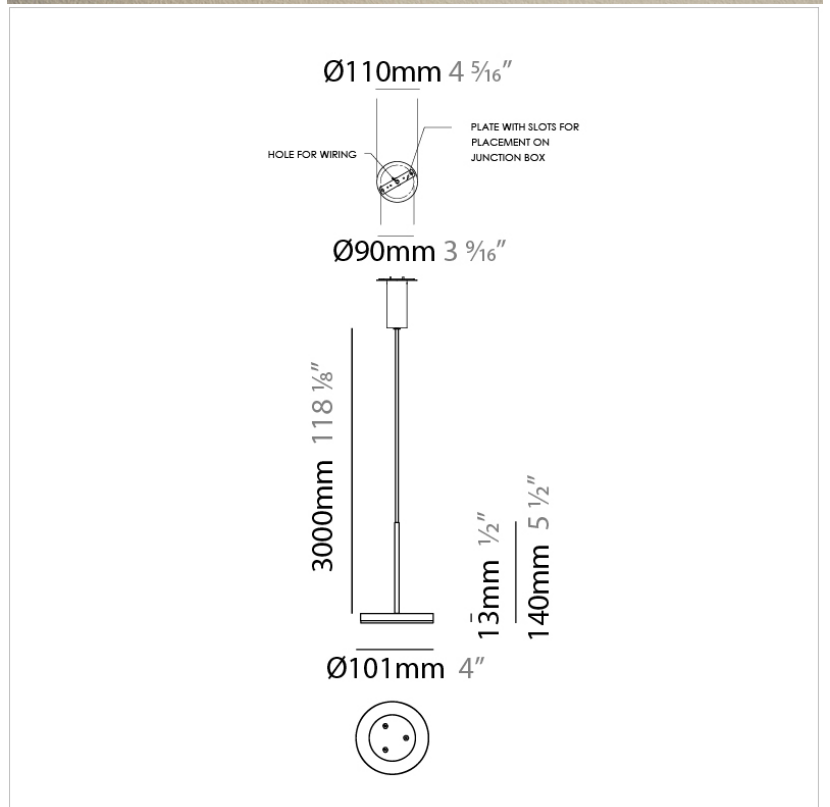

BELLA SUSPENSION

D81667-MBR

GENERAL

Series: Bella
Brand: Panzeri
Division: Design
Mounting Type: Suspension
Mounting Location: Ceiling
Subcategory: Pendant

PHYSICAL

Shape: Disc
Diameter (mm): 101
Diameter (in): 4
Height (mm): 13
Height (in): 1/2
Max. Overall Height (mm): 3013
Max. Overall Height (in): 118 5/8
Light Distribution: Direct
Weight (kg): 0.54501
Weight (lbs): 1.2
Diffuser: Opal - Acrylic
Fixture Material: Metal

ELECTRICAL

Lamp Type: LED
Input Wattage (W): 6.5
Total Output Wattage (W): 6.5
Dimming: Non-Dimmable
Driver Location: Integrated
Input Voltage (V): 120

LED

Delivered Lumen Range: 100 - 499 lm
Number of LEDs: 1
Color Temperature (°K): 2700
Max. Delivered Lumen (lm): 388
Nominal Lumen (lm): 460
CRI: >80 CRI

OPTICAL

RATINGS AND CERTIFICATIONS

Certified By: CSA Certified to UL and CSA Standards
IP rating: IP40

PROJECT	
TYPE	
NOTES	
QUANTITY	
DATE	

D