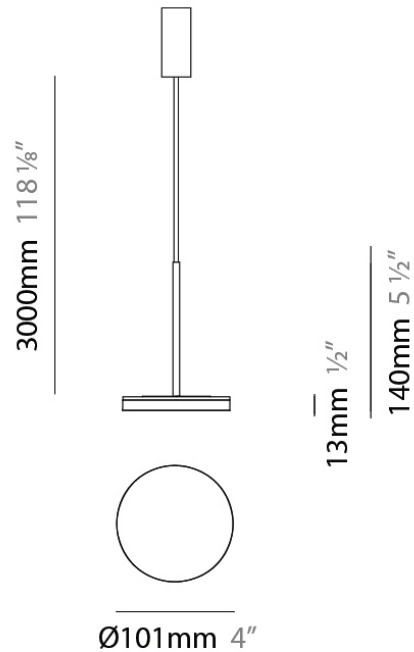

BELLA SUSPENSION

D81668-BRZ

PROJECT
TYPE
NOTES
QUANTITY
DATE

GENERAL

Series: Bella
Brand: Panzeri
Division: Design
Mounting Type: Suspension
Mounting Location: Ceiling
Subcategory: Pendant

PHYSICAL

Diameter (mm): 101
Diameter (in): 4
Height (mm): 13
Height (in): 1/2
Max. Overall Height (mm): 3013
Max. Overall Height (in): 118 7/8
Light Distribution: Indirect
Weight (kg): 0.54501
Weight (lbs): 1.2
Diffuser: Opal - Acrylic
Fixture Material: Aluminum Die Cast

ELECTRICAL

Lamp Type: LED
Input Wattage (W): 6.5
Dimming: Non-Dimmable
Driver Included: Yes
Driver Location: Integrated
Driver Type: Constant Voltage - Universal
Driver Class: Class 2
Input Voltage (V): 120

LED

Color Temperature (°K): 2700
Max. Delivered Lumen (lm): 467
CRI: >80 CRI

OPTICAL

RATINGS AND CERTIFICATIONS

Certified By: CSA Certified to UL and CSA Standards
IP rating: IP40