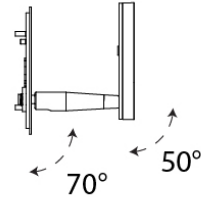

Ø101mm 4"

94mm 3 11/16"